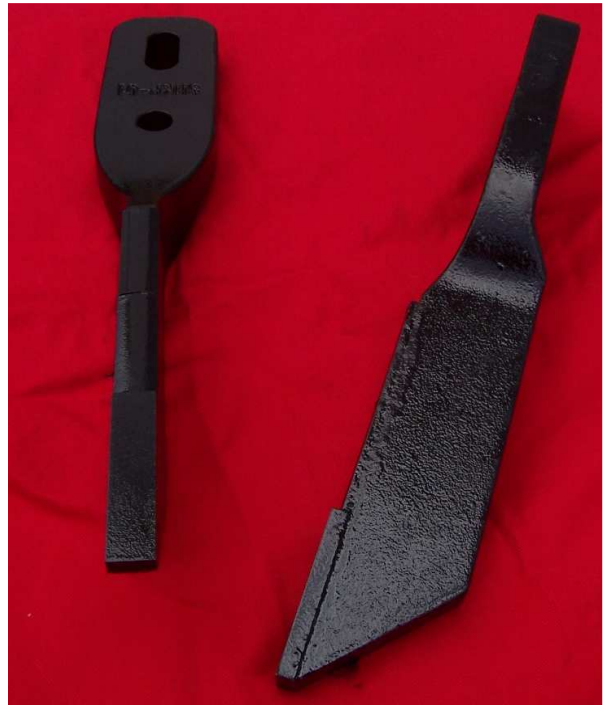

NEW

JAESCHKE

KNIFE POINT

- * Tungsten Tiles fitted to leading edge
- * 1/2" adjustable bolt holes
- * suits Horwood Bagshaw PSS Scaribar & other bars in similar configuration
- * in line with tine angle for minimum soil disturbance